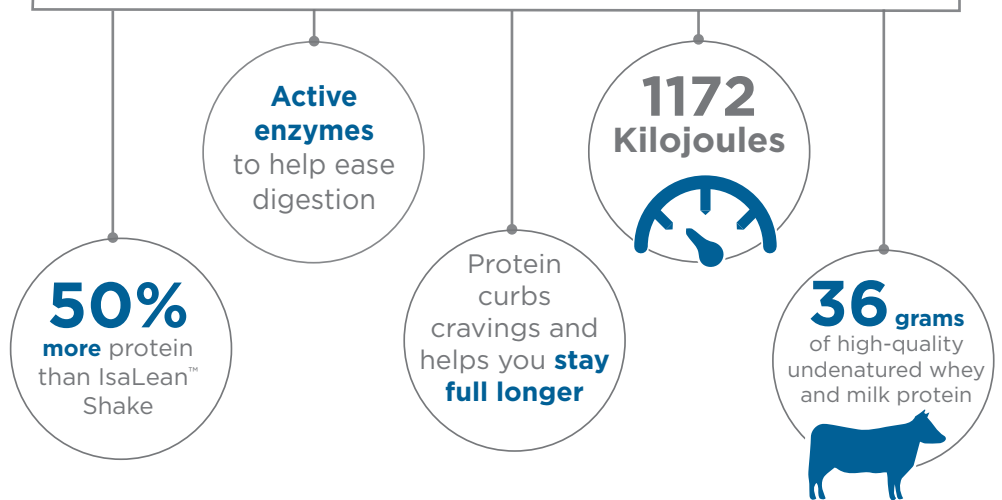

Fast Facts

This product must not be used as a complete diet replacement.