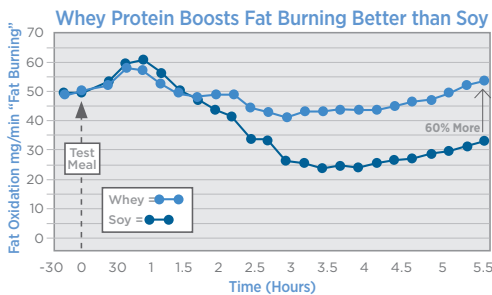

HOW ISALEAN PRO WORKS:

Lean muscle can help you achieve your health goals. Adults who want to build or maintain lean muscle need more quality protein throughout the day. Studies show that increased whey protein intake can help you stay full longer, boost muscle growth and increase fat burning.

DID YOU KNOW?

Whey protein is superior to soy protein for fat burning. IsaLean PRO features Myo-IsaLean Pro Complex™, which contains quality undenatured whey protein and a high concentration of branched-chain amino acids.

Whey protein has been proven to consistently deliver the best results for fat oxidation (aka "fat burning"). *Acheson et al. 2011.*

Perfect For:

- Athletes and active adults
- Adults looking to prevent age-related muscle loss
- Those who want to bust through weight-loss plateaus

GLUTEN-FREE

LOW-GLYCAEMIC

SOY-FREE

Dairy protein sourced from grass-fed cows not treated with hormones or routine antibiotics.

Available in boxes of 14-count packets

For more information, please contact your Isagenix Independent Associate:

French Vanilla