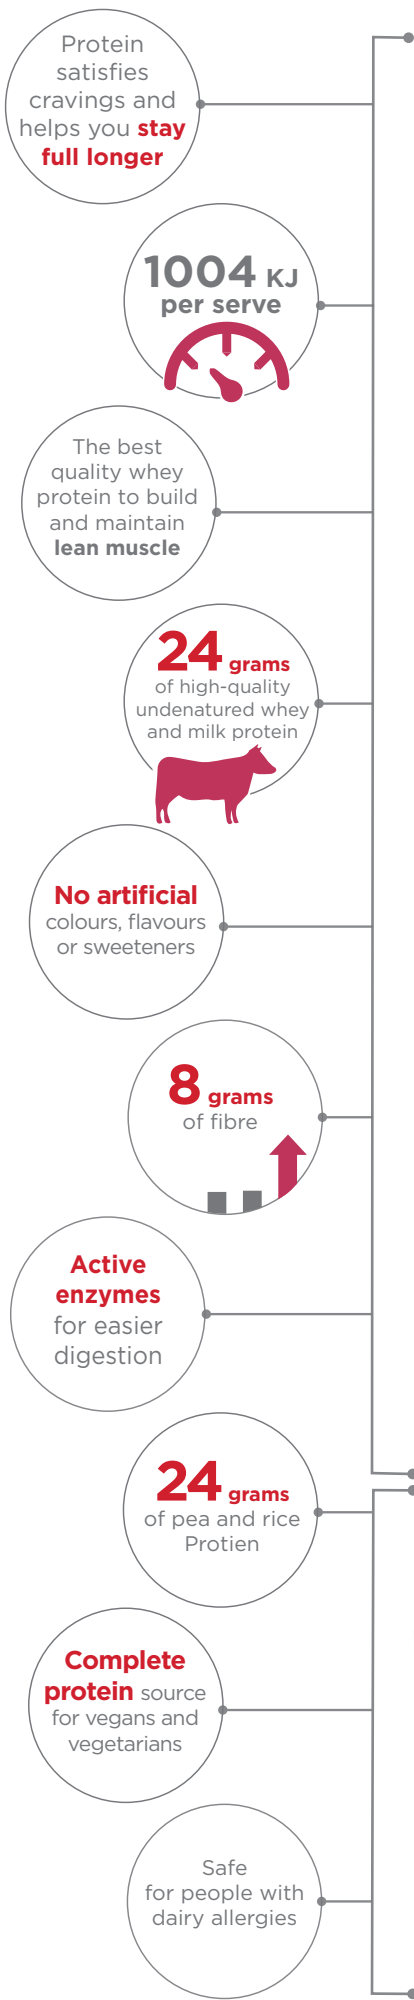

Fast Facts

Flavours & Preferences