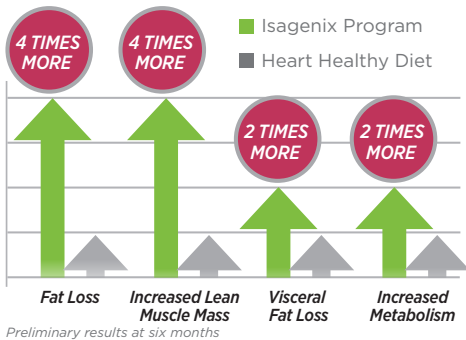

Excellent source of fibre to support weight management by keeping you full for longer.

BUILD LEAN MUSCLE

High-quality undenatured protein to support lean muscle growth.

WHAT IS ISALEAN SHAKE?

A convenient, nutrient-packed, low-glycaemic meal replacement that delivers quality protein, energy-fuelling carbohydrates, good fats and essential vitamins and minerals you need to maintain good health.

NEW!
Luscious
Strawberry
Cream flavour

STAY ACTIVE

21 vitamins and minerals to nourish the body while you enjoy an active lifestyle.

ISAGENIX
INDEPENDENT ASSOCIATE

* Based on Australian Associate pricing for a single canister.

HOW ISALEAN™ SHAKE WORKS:

Studies show that meal replacements high in whey protein help you burn fat and maintain lean muscle.

The Science Behind Isagenix

A recent year-long independent study by Skidmore College found positive results in subjects using an Isagenix program with IsaLean Shake, compared with subjects who followed a heart healthy diet.